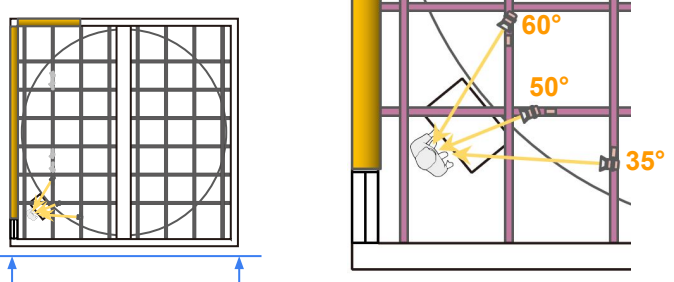

University Lecture Hall

University Lecture Hall [Result]

Space Dim. - 30' L x 30' W x 10' H

University Lecture Hall [Result]

Space Dim. - 30' L x 30' W x 10' H

Lighting On Talents

Lighting On Screen Wall