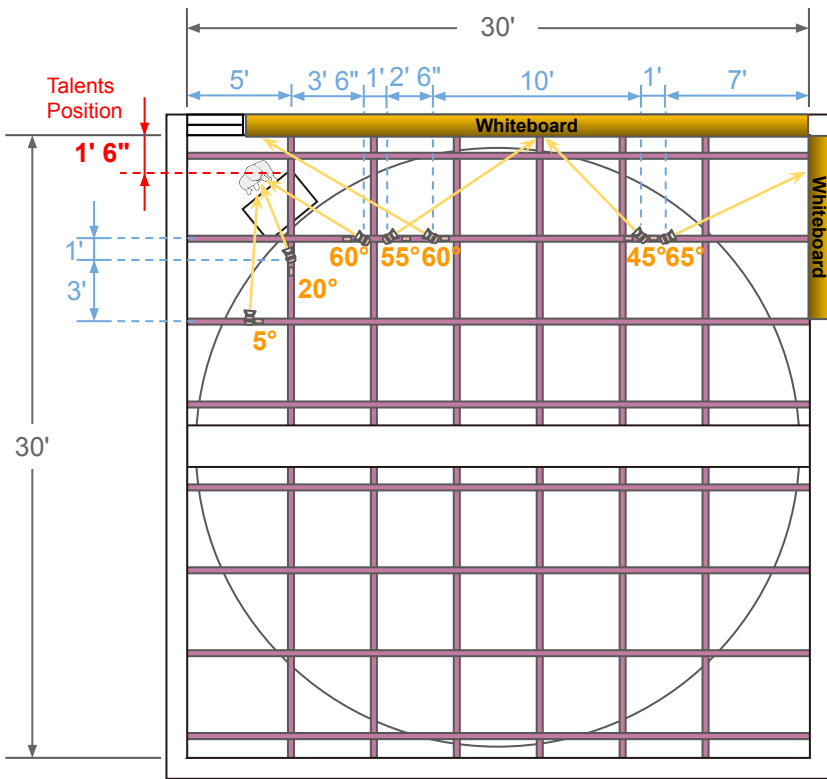

University Lecture Hall

University Lecture Hall [Result]

Space Dim. - 30' L x 30' W x 10' H

University Lecture Hall [Result]

Space Dim. - 30' L x 30' W x 10' H

Lighting On Talents

Lighting On Screen Wall