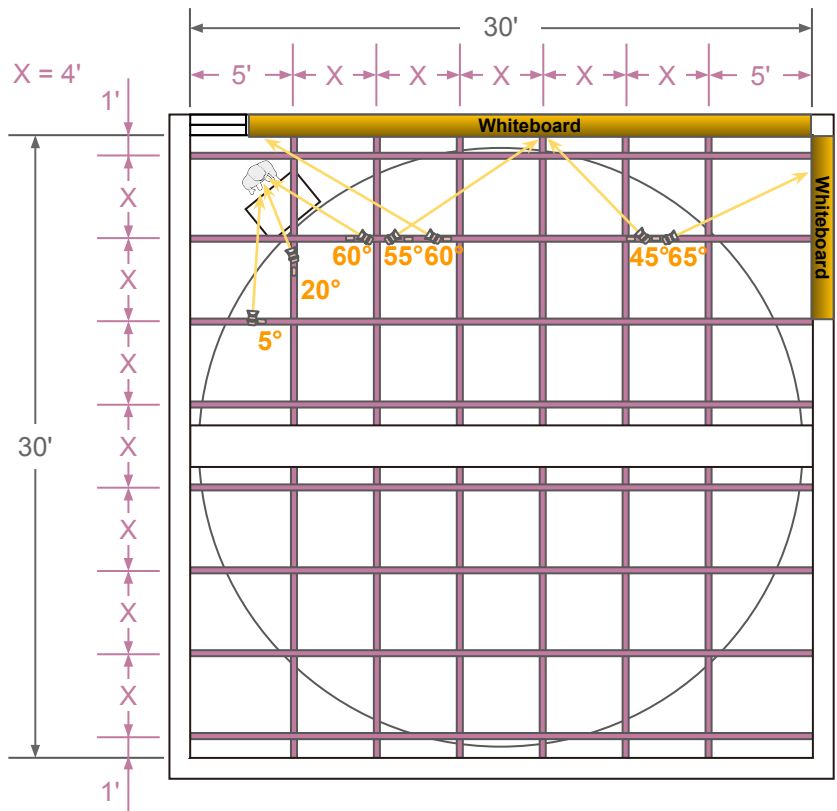

University Lecture Hall

University Lecture Hall [Result]

Space Dim. - 30' L x 30' W x 10' H

University Lecture Hall [Result]

Space Dim. - 30' L x 30' W x 10' H

Lighting On Talents

Lighting On Screen Wall