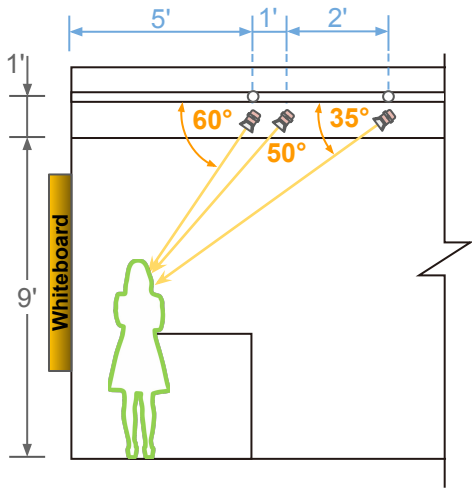

University Lecture Hall

University Lecture Hall [Result]

Space Dim. - 30' L x 30' W x 10' H

University Lecture Hall [Result]

Space Dim. - 30' L x 30' W x 10' H

Lighting On Talents

Lighting On Screen Wall