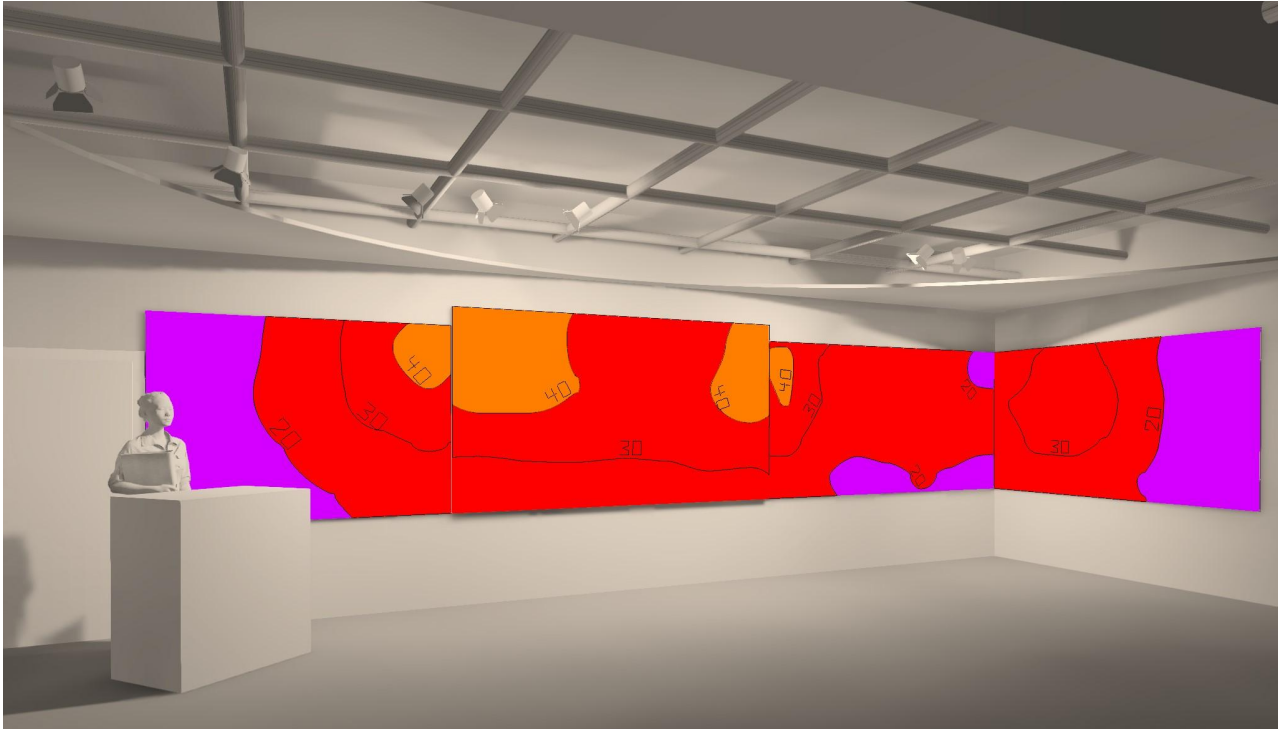

University Lecture Hall

University Lecture Hall [Result]

Space Dim. - 30' L x 30' W x 10' H

University Lecture Hall [Result]

Space Dim. - 30' L x 30' W x 10' H

Lighting On Talents

Lighting On Screen Wall